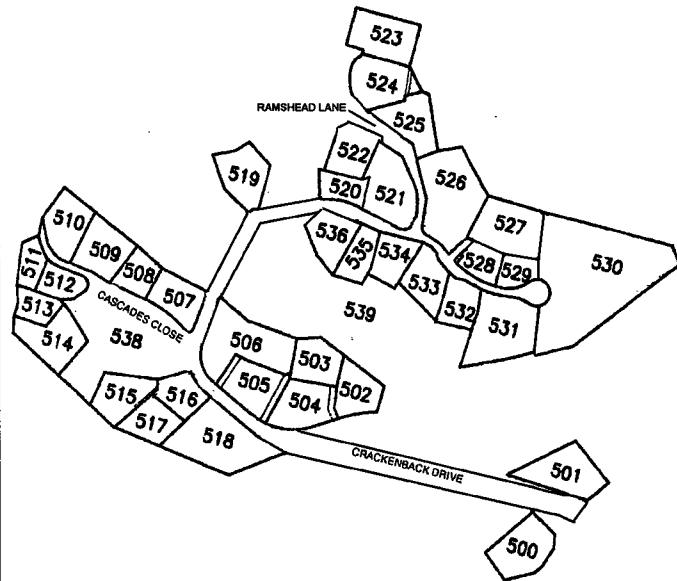

# THREDBO ALPINE VILLAGE 2008

WOODRIDGE 1 & 2  
DPI 118588

WOODRIDGE 3  
DPI 118421

CRACKENBACK RIDGE  
DPI 118419

CENTRAL VILLAGE  
DPI 119757