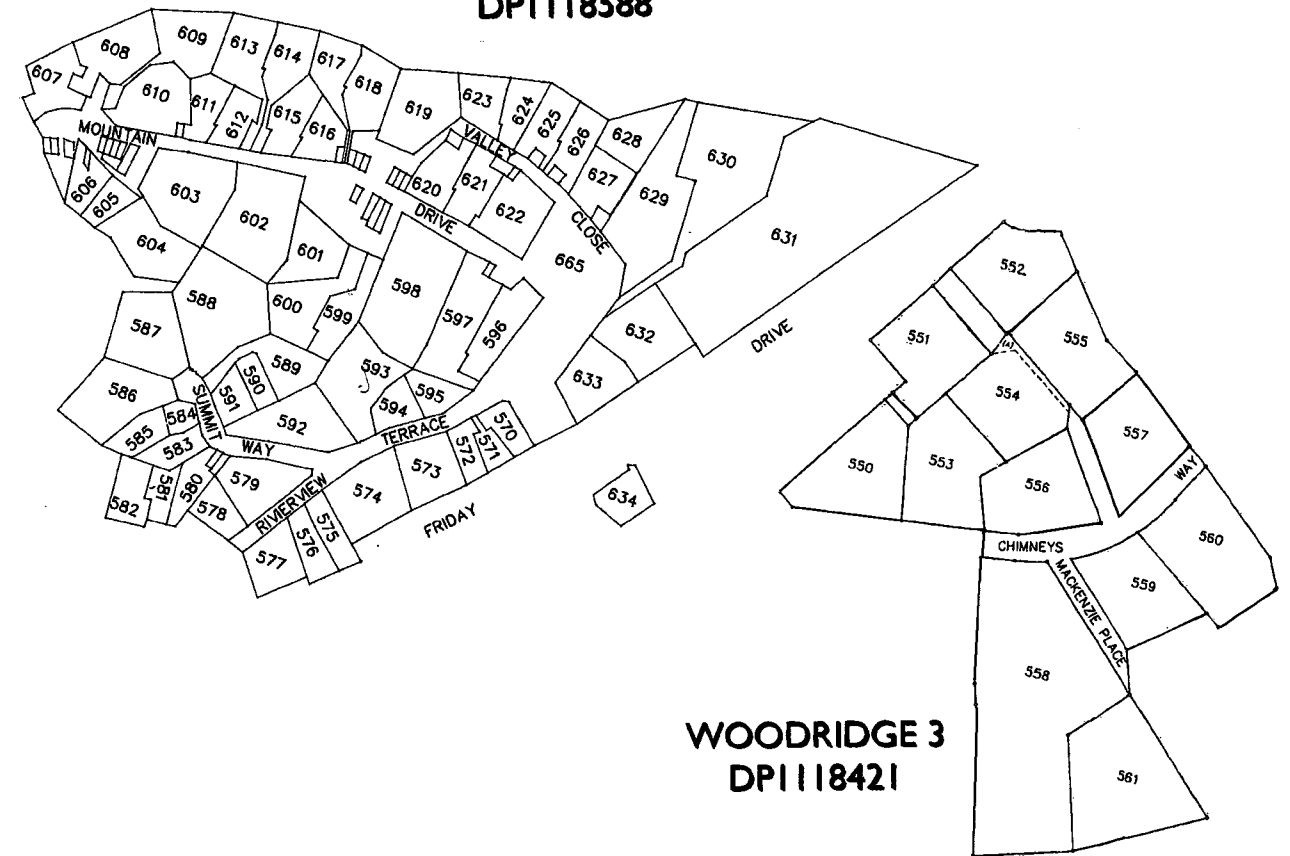

# THREDBO ALPINE VILLAGE 2008

WOODRIDGE 1 & 2  
DPI 118588

WOODRIDGE 3  
DPI 118421

CRACKENBACK RIDGE  
DPI 118419

CENTRAL VILLAGE  
DPI 119757